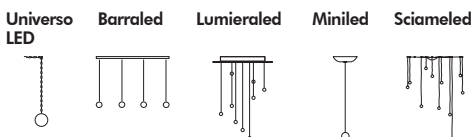

COMETA

Fornisce luce diretta e all'intorno tramite LED integrato. E' in vetro borosilicato rigato, soffiato, formato a mano e smerigliato.

Provides direct and partially diffused light by means of an integrated LED. It is in frosted and grooved handmade blown borosilicate glass.

Design Pepe Tanzi, 2009

H 5 cm
L 11 x P 5 cm

1 LED
200lm
3000°K
120°

Pricelist page
175